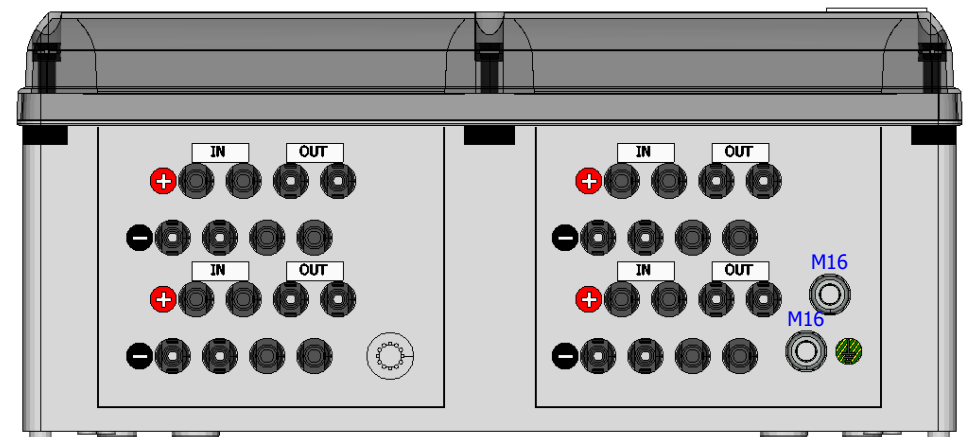

Power supply

Drawn by: S. Vanpraet

Date: 22-2-2019

Page

101

0	1	2	3	4	5	6	7	8	9
DEVICE CODE	DESCRIPTION			TYPE	PART NUMBER		MANUFACTURER		
OSB1	Lightning/surge arrester type 1/2			VAL-MB-T1/T2 1500DC-PV/2+V-FM	2905640		Phoenix Contact		
OSB2	Lightning/surge arrester type 1/2			VAL-MB-T1/T2 1500DC-PV/2+V-FM	2905640		Phoenix Contact		
OSB3	Lightning/surge arrester type 1/2			VAL-MB-T1/T2 1500DC-PV/2+V-FM	2905640		Phoenix Contact		
OSB4	Lightning/surge arrester type 1/2			VAL-MB-T1/T2 1500DC-PV/2+V-FM	2905640		Phoenix Contact		