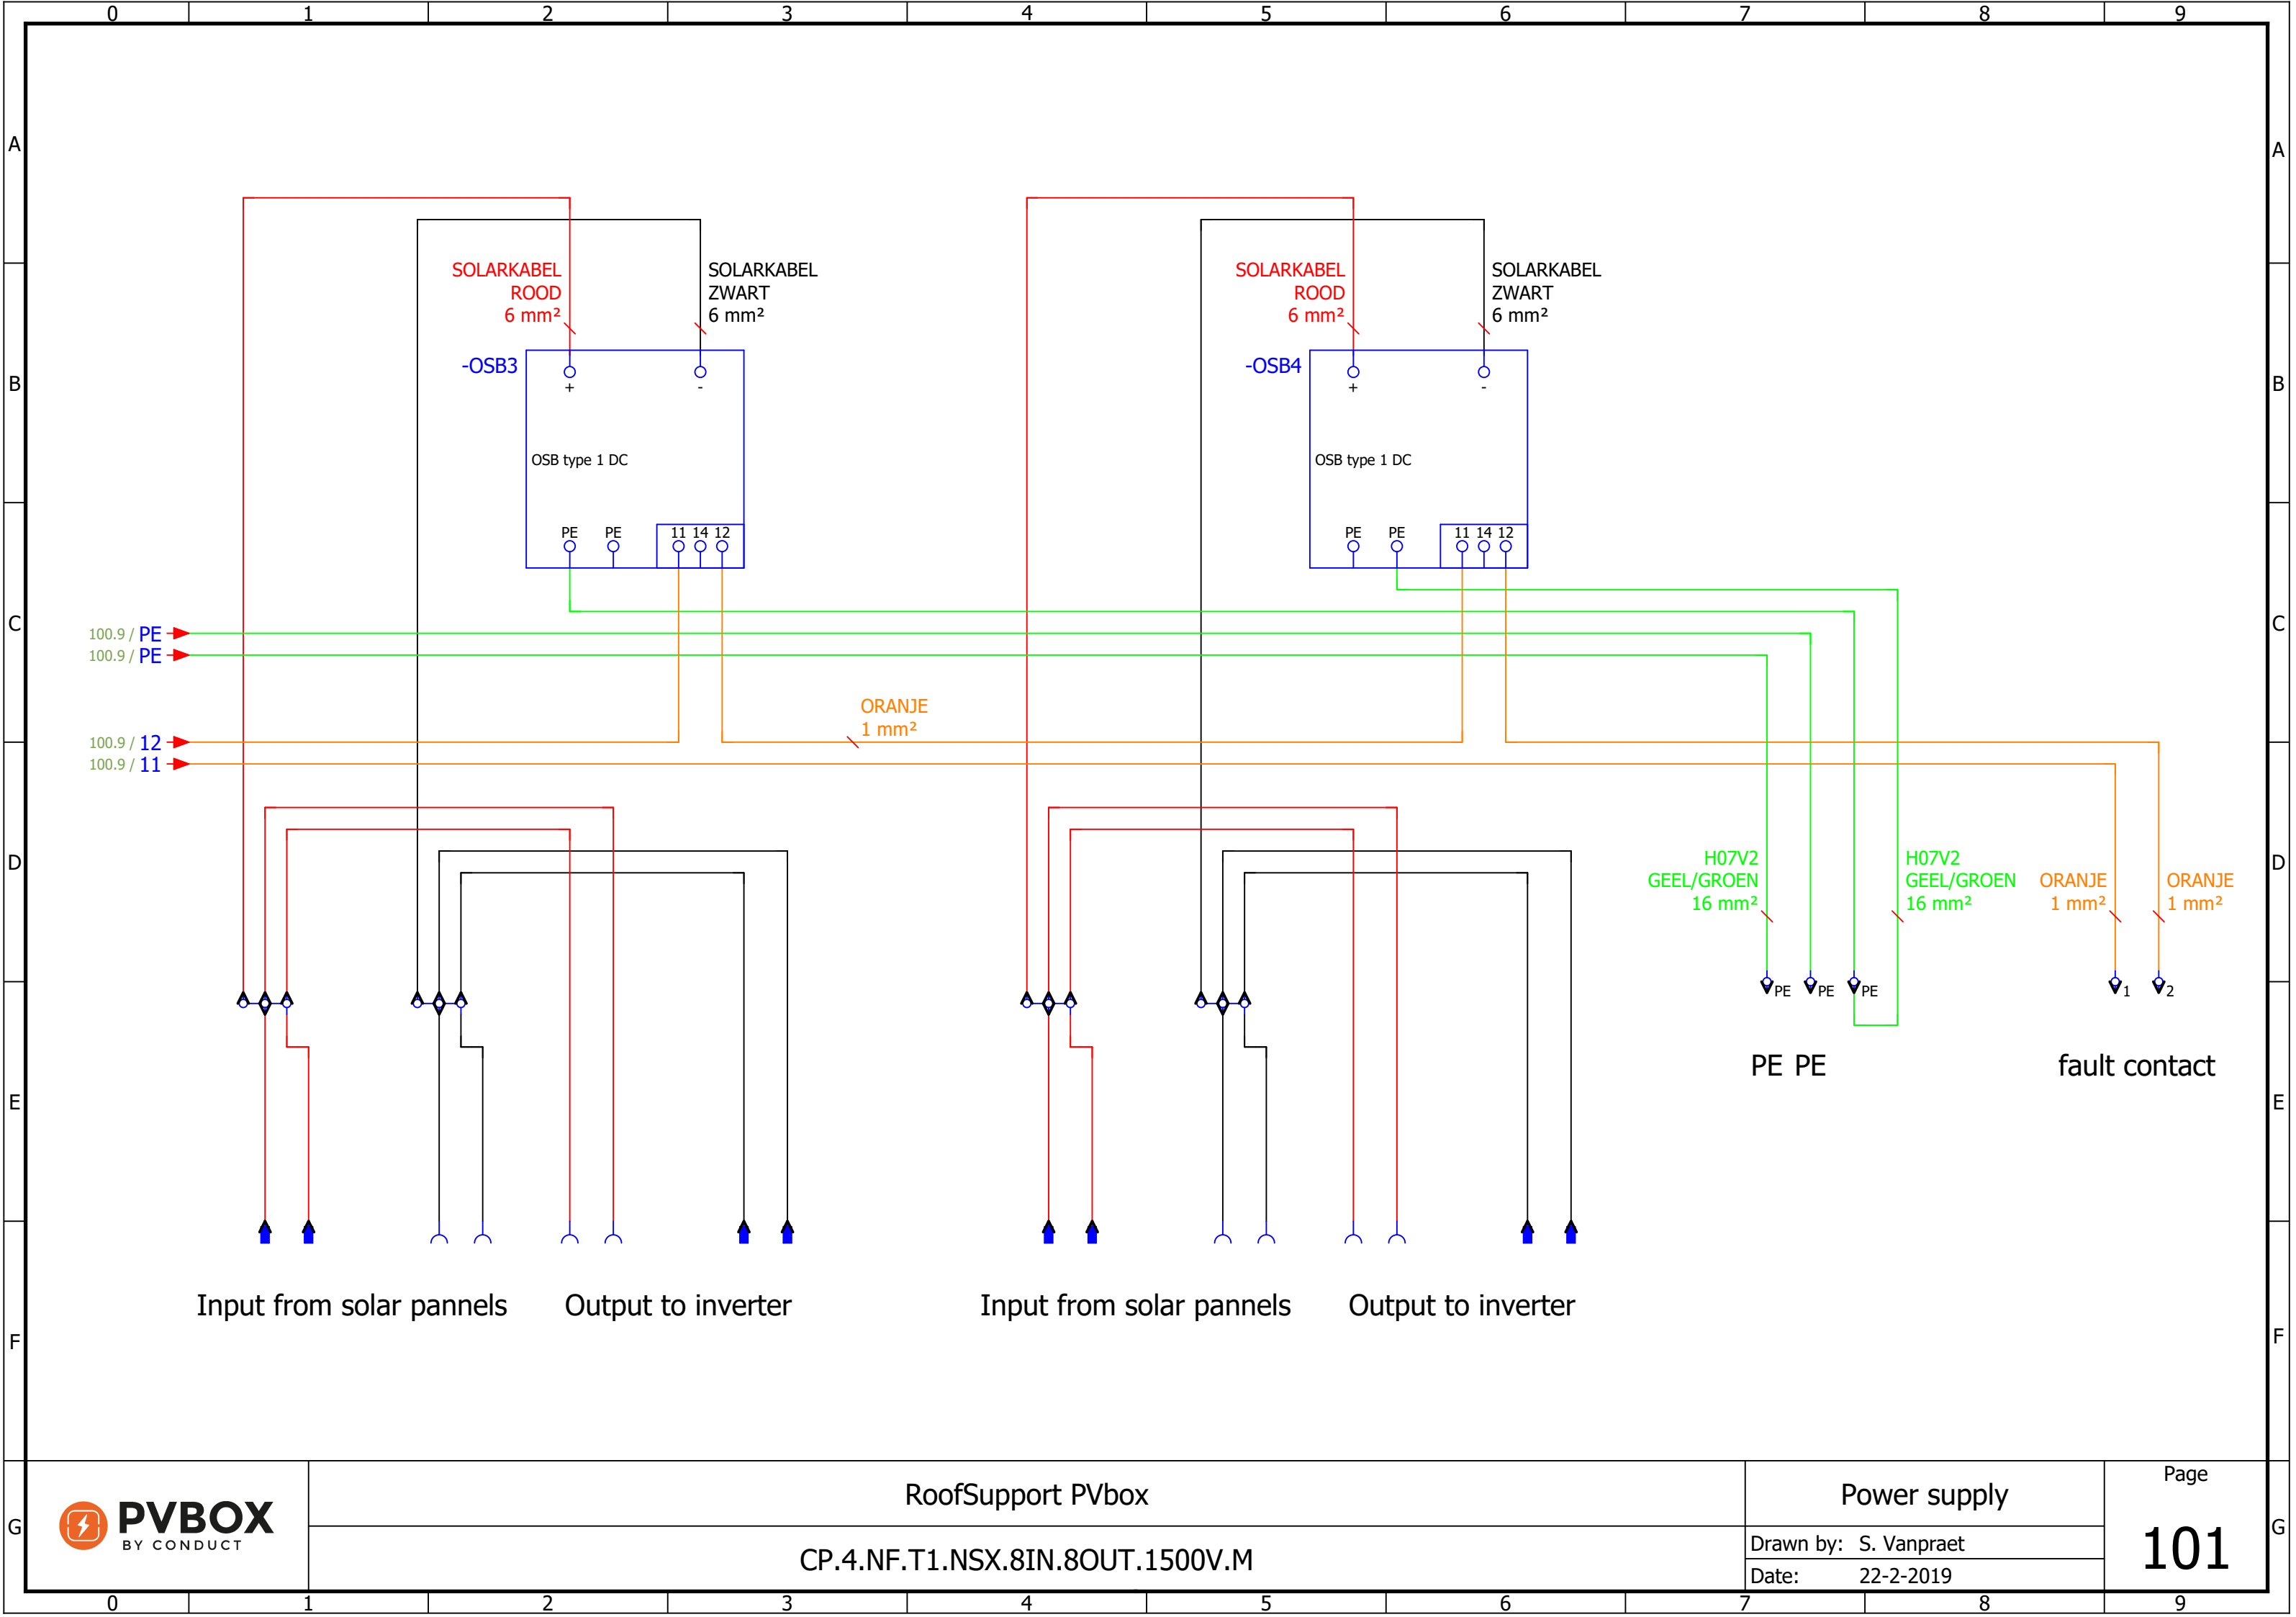

RoofSupport PVbox

CP.4.NF.T1.NSX.8IN.8OUT.1500V.M

Power supply

Drawn by: S. Vanpraet

Date: 22-2-2019

Page

101