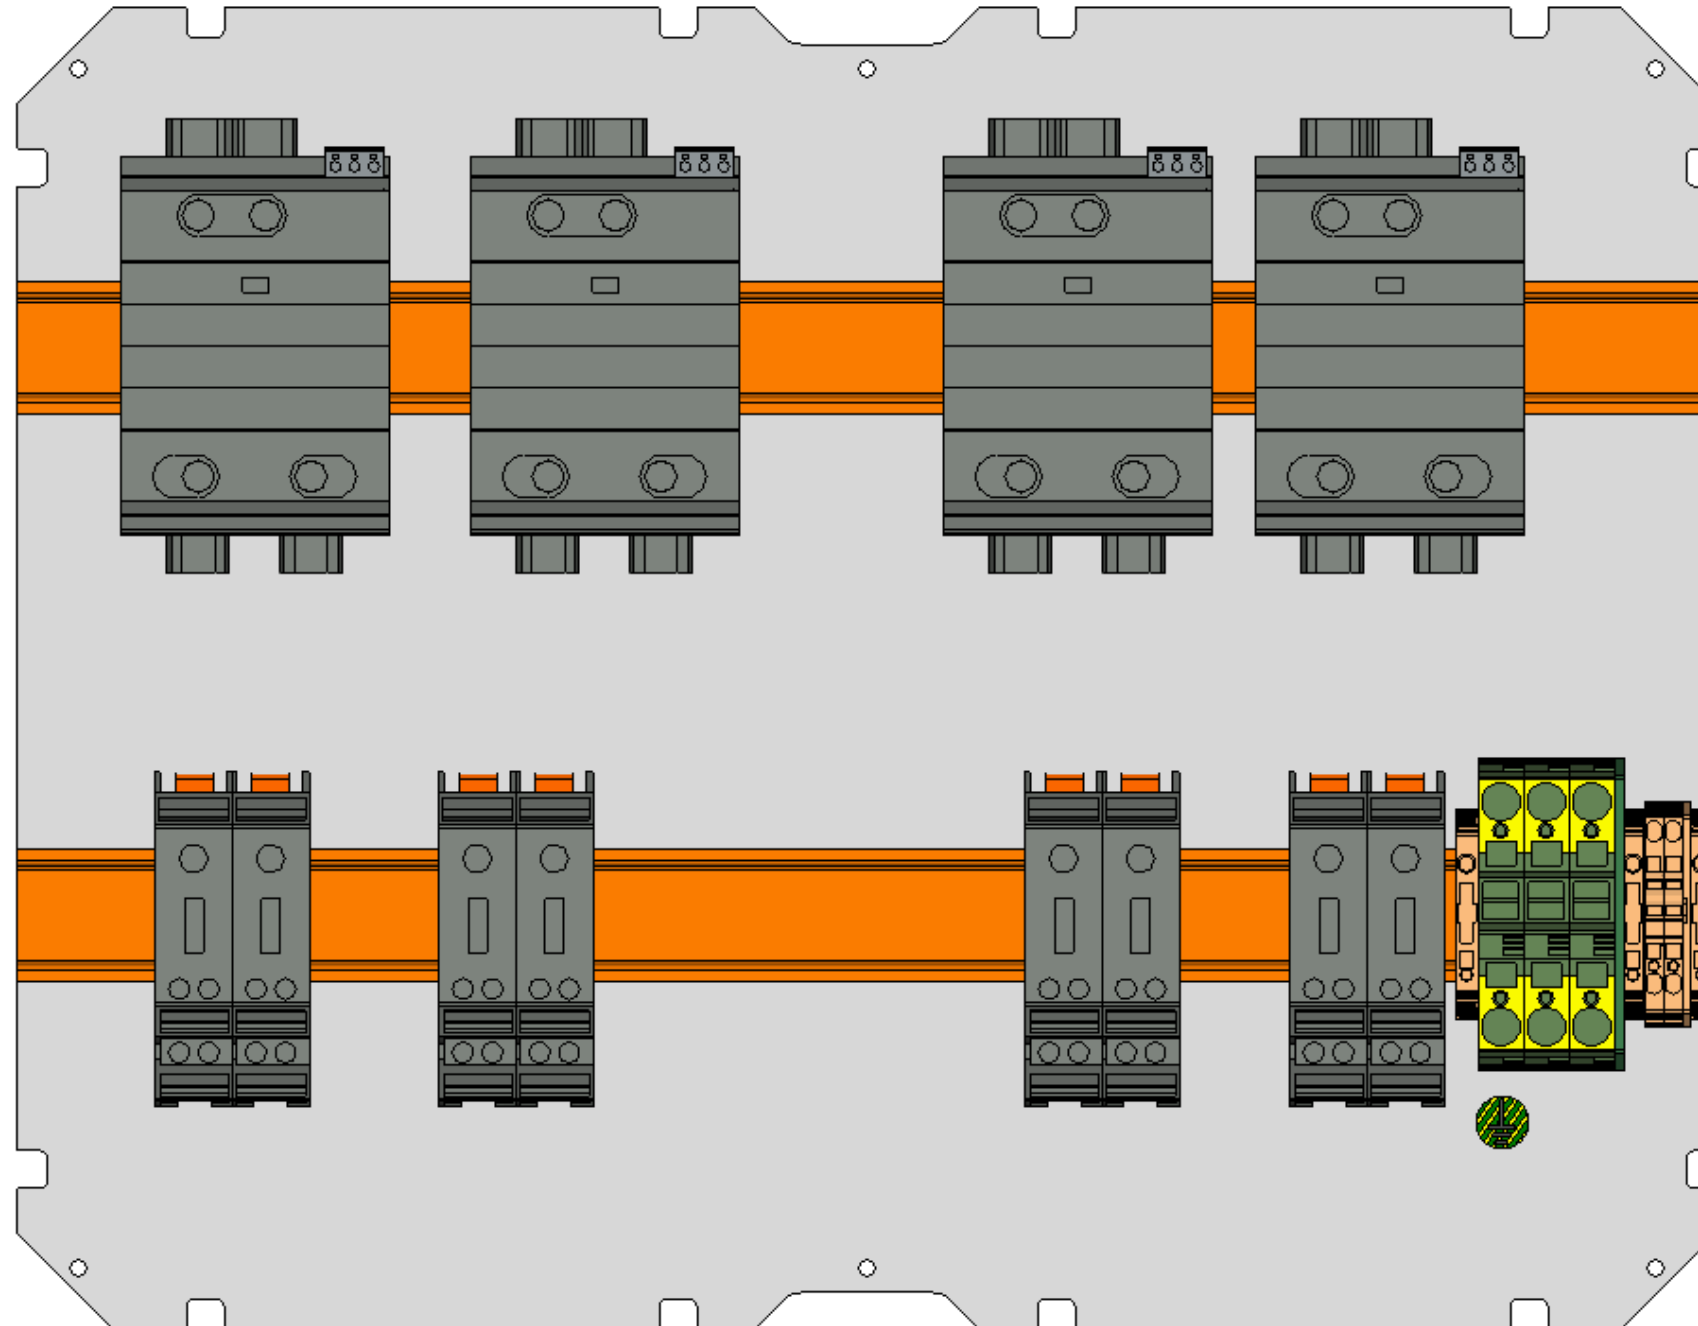

# RoofSupport PVbox

SB.4.NF.T1.NSX.8IN.8OUT.1500V.M

Conduct Technical Solutions BV  
Aalborg 4  
2993LP Barendrecht

Details:

RoofSupport PVbox

CP.4.NF.T1.NSX.8IN.8OUT.1500V.M

Cover

Drawn by: S. Vanpraet

Power supply

Drawn by: S. Vanpraet

Date: 22-2-2019

Page

101

0	1	2	3	4	5	6	7	8	9
DEVICE CODE	DESCRIPTION			TYPE	PART NUMBER		MANUFACTURER		
OSB1	Lightning/surge arrester type 1/2			VAL-MB-T1/T2 1500DC-PV/2+V-FM	2905640		Phoenix Contact		
OSB2	Lightning/surge arrester type 1/2			VAL-MB-T1/T2 1500DC-PV/2+V-FM	2905640		Phoenix Contact		
OSB3	Lightning/surge arrester type 1/2			VAL-MB-T1/T2 1500DC-PV/2+V-FM	2905640		Phoenix Contact		
OSB4	Lightning/surge arrester type 1/2			VAL-MB-T1/T2 1500DC-PV/2+V-FM	2905640		Phoenix Contact		

# PRODUCT LIST

Part list: CP.4.NF.T1.NSX.8IN.8OUT.1500V.M Rev. 0

QUANTITY	DEVICE CODE	DESCRIPTION	TYPE	PART NUMBER	MANUFACTURER
3		End bracket	ZES 35/2	3811.2	Conta-Clip
3		Feed-through terminal block	ZSL16/2A	3637.2	Conta-Clip
1		End plate	ZAP16/2A groen	3799.1	Conta-Clip
2		Feed-through terminal block	ZRK2,5/2A beige	3500.2	Conta-Clip
1		End plate	ZAP2,5/2A beige	3700.2	Conta-Clip
1		Sticker PVbox	Sticker	Sticker	GTV
1		Sticker "Let op: gevaarlijke DC spanning"	Sticker	Sticker	GTV
8		High current terminal	UKH 70/4X10	3213142	Phoenix Contact
4	OSB1...OSB4	Lightning/surge arrester type 1/2	VAL-MB-T1/T2 1500DC-PV/2+V-FM	2905640	Phoenix Contact
0,9 m		Rail 35x7,5	TS 35_7,5	0801733	Phoenix Contact
1		Ventilation seal M20	BST M20	26242001	Spelsberg
1		Cabinet 300x400x180mm	GEOS-L 4050-22-to	70174501	Spelsberg
1		Montageplaat 350x450x5	GEOS MPI-4050	72000501	Spelsberg
		Bevestigingsogen	GEOS ABL-10	72002001	Spelsberg
16		Female connector solar 1500V	PV-ADB4-EVO 2/6-UR	32.0022P0001-UR	Staubli
16		Male connector solar 1500V	PV-ADS4-EVO 2/6-UR	32.0023P0001-UR	Staubli
2		Cable gland M16X1,5	ESKV16	10066411	Wiska
2		Gland locknut M16X1,5	EMUG16	10060771	Wiska