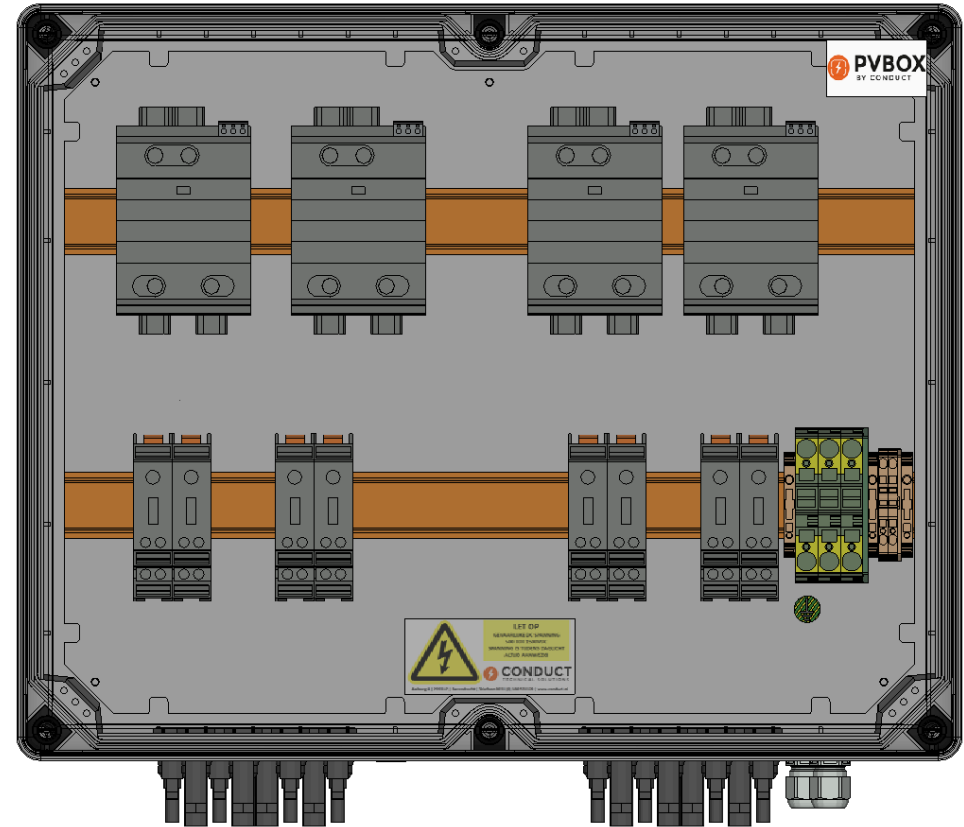

# RoofSupport PVbox

SB.4.NF.T1.NSX.8IN.8OUT.1500V.M

Conduct Technical Solutions BV  
Aalborg 4  
2993LP Barendrecht

Details:

RoofSupport PVbox

CP.4.NF.T1.NSX.8IN.8OUT.1500V.M

Cover

Drawn by: S. Vanpraet

Power supply

Drawn by: S. Vanpraet

Date: 22-2-2019

Page

101

0	1	2	3	4	5	6	7	8	9
DEVICE CODE	DESCRIPTION			TYPE	PART NUMBER		MANUFACTURER		
OSB1	Lightning/surge arrester type 1/2			VAL-MB-T1/T2 1500DC-PV/2+V-FM	2905640		Phoenix Contact		
OSB2	Lightning/surge arrester type 1/2			VAL-MB-T1/T2 1500DC-PV/2+V-FM	2905640		Phoenix Contact		
OSB3	Lightning/surge arrester type 1/2			VAL-MB-T1/T2 1500DC-PV/2+V-FM	2905640		Phoenix Contact		
OSB4	Lightning/surge arrester type 1/2			VAL-MB-T1/T2 1500DC-PV/2+V-FM	2905640		Phoenix Contact		

# PRODUCT LIST

Part list: CP.4.NF.T1.NSX.8IN.8OUT.1500V.M Rev. 0

QUANTITY	DEVICE CODE	DESCRIPTION	TYPE	PART NUMBER	MANUFACTURER
3		End bracket	ZES 35/2	3811.2	Conta-Clip
3		Feed-through terminal block	ZSL16/2A	3637.2	Conta-Clip
1		End plate	ZAP16/2A groen	3799.1	Conta-Clip
2		Feed-through terminal block	ZRK2,5/2A beige	3500.2	Conta-Clip
1		End plate	ZAP2,5/2A beige	3700.2	Conta-Clip
1		Sticker PVbox	Sticker	Sticker	GTV
1		Sticker "Let op: gevaarlijke DC spanning"	Sticker	Sticker	GTV
8		High current terminal	UKH 70/4X10	3213142	Phoenix Contact
4	OSB1...OSB4	Lightning/surge arrester type 1/2	VAL-MB-T1/T2 1500DC-PV/2+V-FM	2905640	Phoenix Contact
0,9 m		Rail 35x7,5	TS 35_7,5	0801733	Phoenix Contact
1		Ventilation seal M20	BST M20	26242001	Spelsberg
1		Cabinet 300x400x180mm	GEOS-L 4050-22-to	70174501	Spelsberg
1		Montageplaat 350x450x5	GEOS MPI-4050	72000501	Spelsberg
		Bevestigingsogen	GEOS ABL-10	72002001	Spelsberg
16		Female connector solar 1500V	PV-ADB4-EVO 2/6-UR	32.0022P0001-UR	Staubli
16		Male connector solar 1500V	PV-ADS4-EVO 2/6-UR	32.0023P0001-UR	Staubli
2		Cable gland M16X1,5	ESKV16	10066411	Wiska
2		Gland locknut M16X1,5	EMUG16	10060771	Wiska